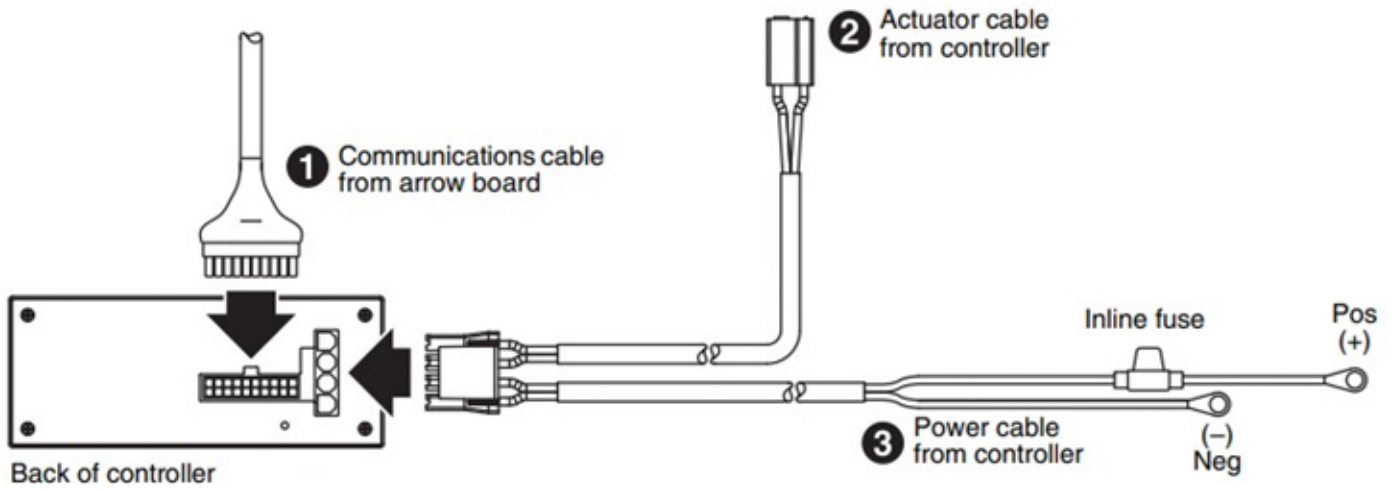

CRASH ATTENUATOR TRUCK

Schematics

[SCORPION TOP VIEW SCH1-1](#) [PAGE 2](#)

[SCORPION SIDE VIEW SCH2-1](#) [PAGE 3](#)

[SYSTEM WIRING FOR WIRED CONTROLLERS SCH3-1](#) [PAGE 4](#)

[SYSTEM WIRING FOR WIRELESS CONTROLLERS SCH4-1](#) [PAGE 5](#)

Figure 4-2. System wiring for wired controllers

Overview

Detail

Figure 4-3. System wiring for wireless controllers

Overview

Detail