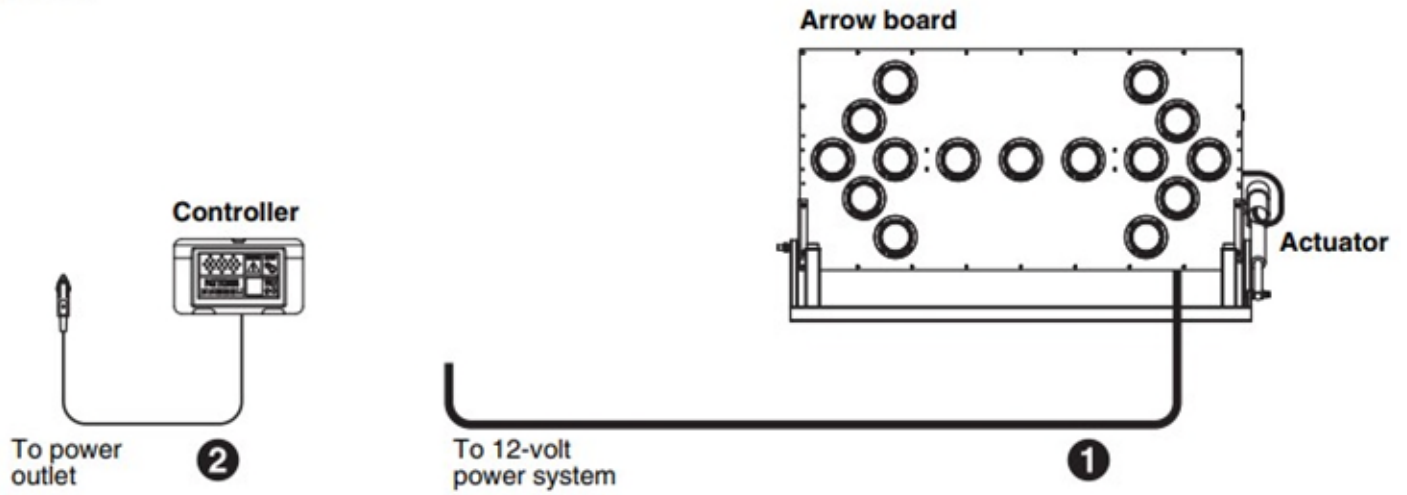

CRASH ATTENUATOR TRUCK

Schematics

[SCORPION TOP VIEW SCH1-1](#) [PAGE 2](#)

[SCORPION SIDE VIEW SCH2-1](#) [PAGE 3](#)

[SYSTEM WIRING FOR WIRED CONTROLLERS SCH3-1](#) [PAGE 4](#)

[SYSTEM WIRING FOR WIRELESS CONTROLLERS SCH4-1](#) [PAGE 5](#)

Figure 4-2. System wiring for wired controllers

Overview

Detail

Figure 4-3. System wiring for wireless controllers

Overview

Detail